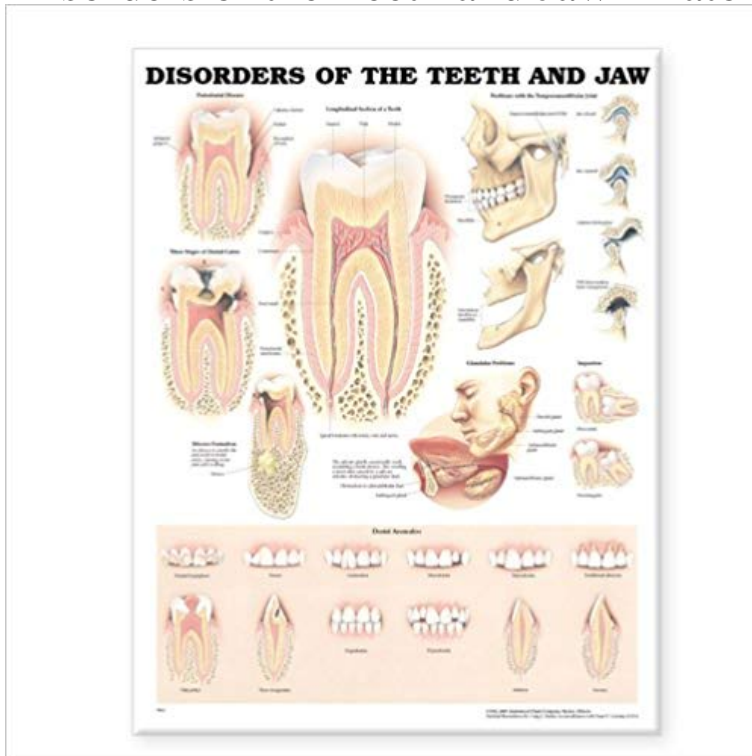

## Disorders of the Teeth and Jaw Anatomical Chart

Shows longitudinal section of a normal tooth. Illustrates periodontal disease, three stages of dental caries, abscess formation, problems with the temporomandibular joint, glandular problems and impaction. Also shows 12 dental anomalies: enamel hypoplasia, fusion, germination, microdontia, macrodontia, toothbrush abrasion, hypodontia, hyperdontia, pulp polyp, dens invaginatus, attrition, and erosion. Compatibility: BlackBerry OS 4.1 or Higher / iPhone/iPod Touch 2.0 or Higher / Palm OS 3.5 or higher / Palm Pre Classic / Symbian S60, 3rd edition (Nokia) / Windows Mobile Pocket PC (all versions) / Windows Mobile Smartphone / Windows 98SE/2000/ME/XP/Vista/Tablet PC