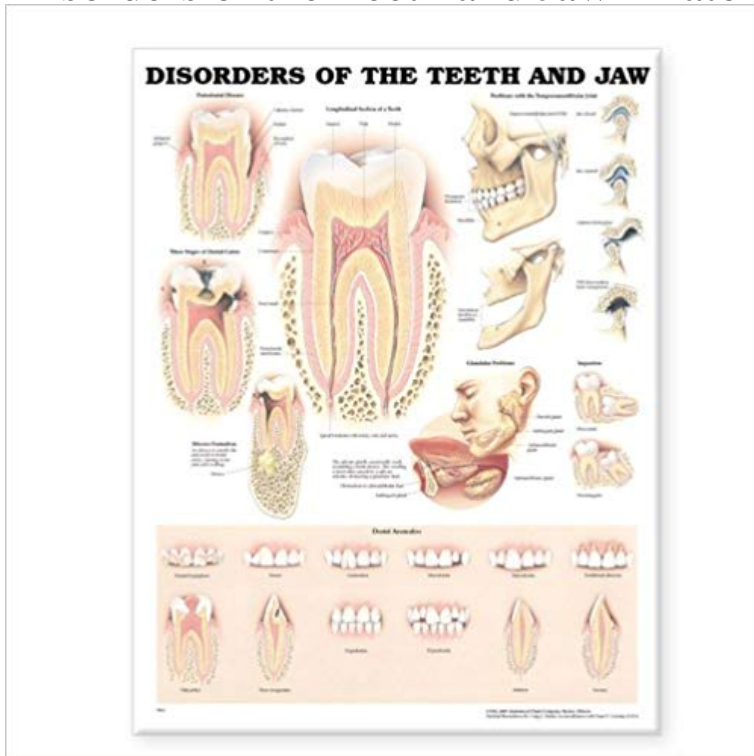

Disorders of the Teeth and Jaw Anatomical Chart

Shows longitudinal section of a normal tooth. Illustrates periodontal disease, three stages of dental caries, abscess formation, problems with the temporomandibular joint, glandular problems and impaction. Also shows 12 dental anomalies: enamel hypoplasia, fusion, germination, microdontia, macrodontia, toothbrush abrasion, hypodontia, hyperdontia, pulp polyp, dens invaginatus, attrition, and erosion. Compatibility: BlackBerry OS 4.1 or Higher / iPhone/iPod Touch 2.0 or Higher / Palm OS 3.5 or higher / Palm Pre Classic / Symbian S60, 3rd edition (Nokia) / Windows Mobile Pocket PC (all versions) / Windows Mobile Smartphone / Windows 98SE/2000/ME/XP/Vista/Tablet PC